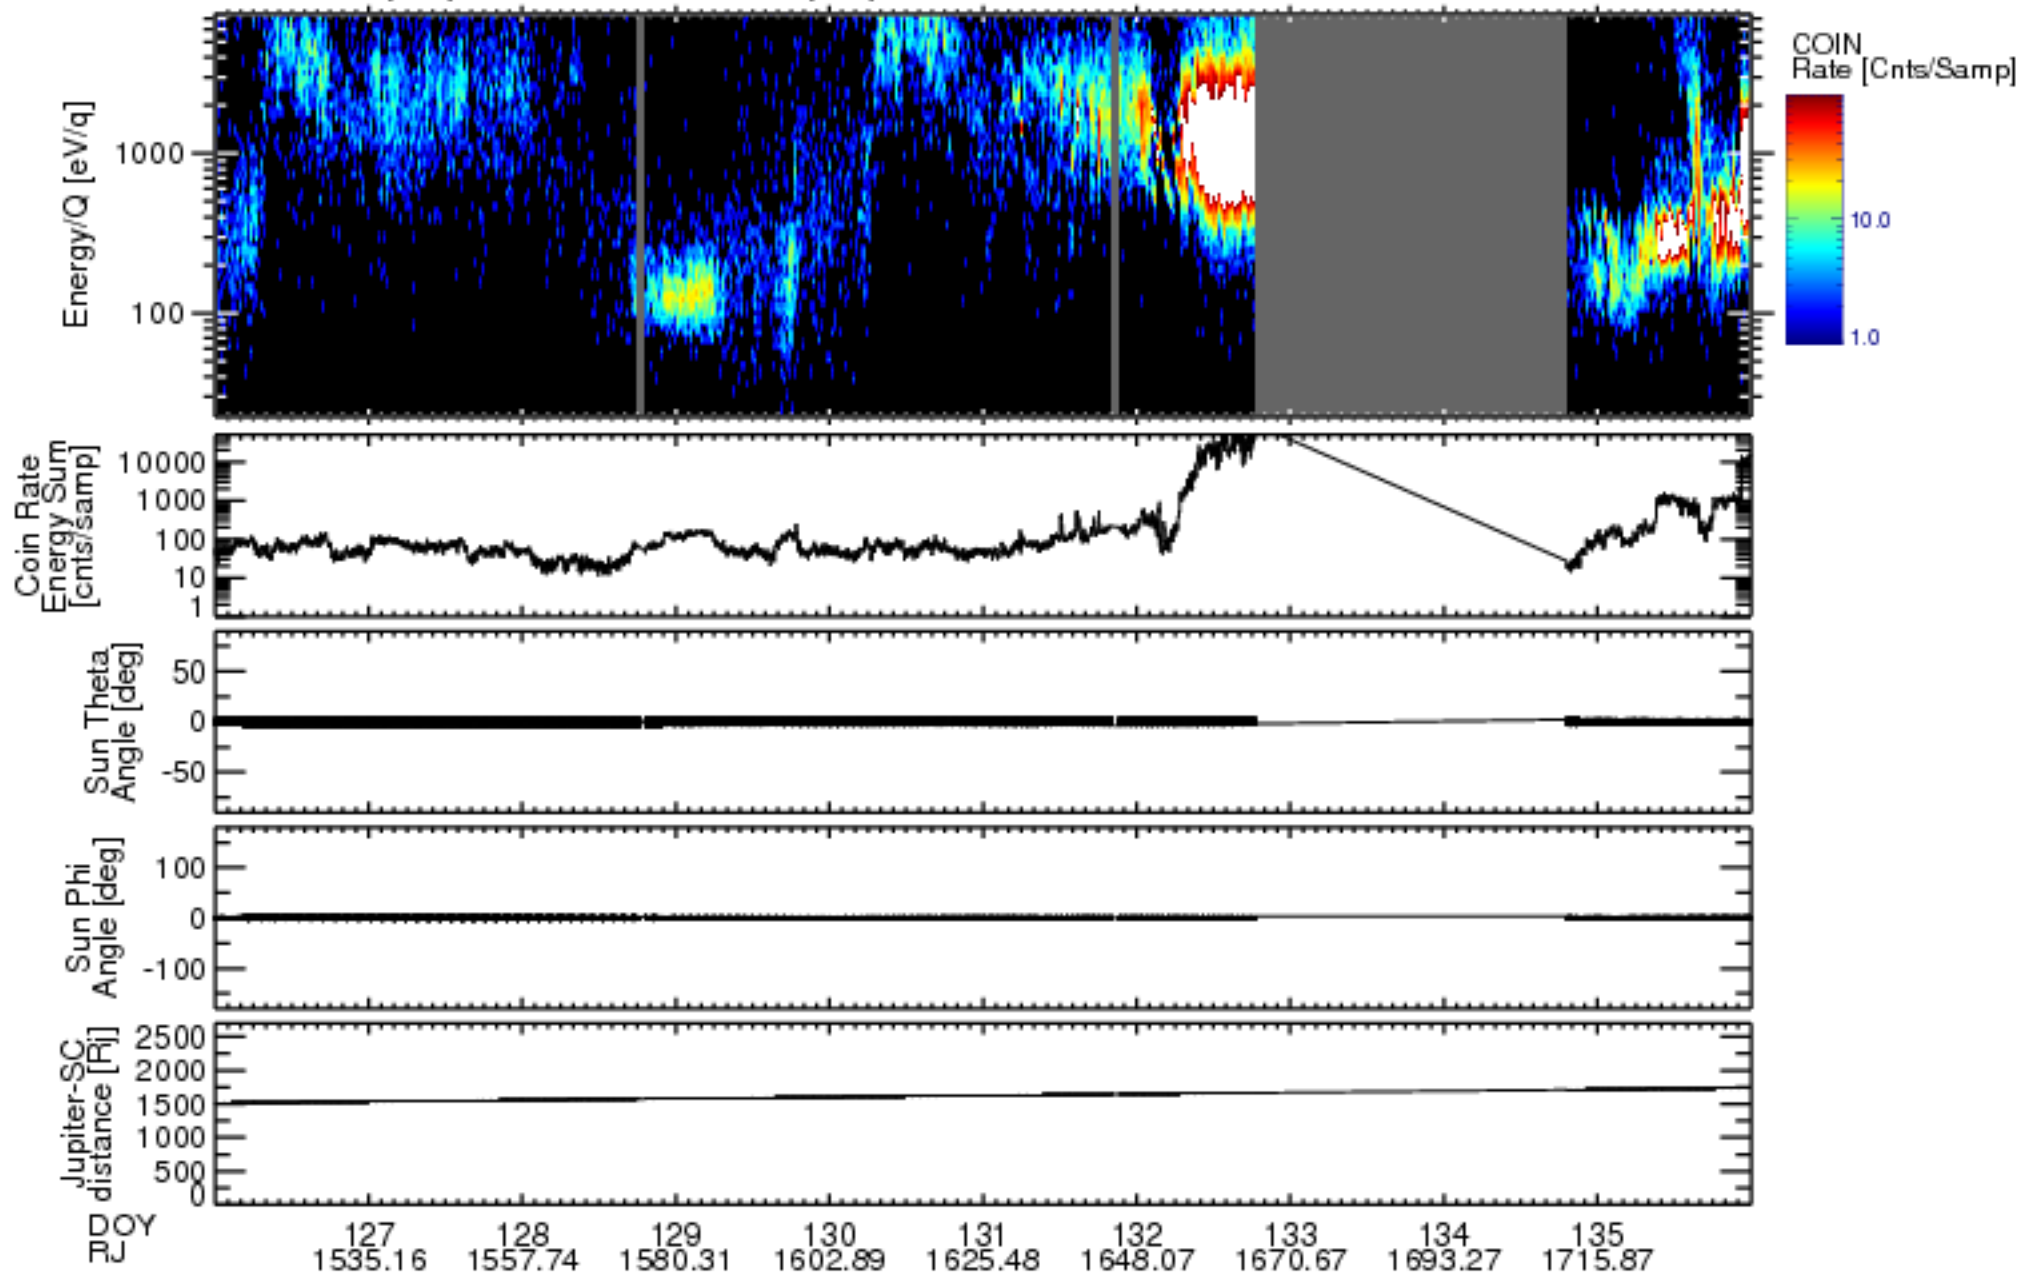

Solar Wind Around Pluto (SWAP) Data From New Horizons

05/05/2007 (125) 23:59:30 to 05/16/2007 (136) 00:00:01 UTC

Plan Number: 5

Software Version: 2.3

Plot Created: Mon Jul 7 11:18:27 2008

Files: swa_0040694400_0x584_scL1.ftt to swa_0041644800_0x584_scL1.ftt

Files Created: 2008-06-26T19:14:22 to 2008-06-26T19:37:30