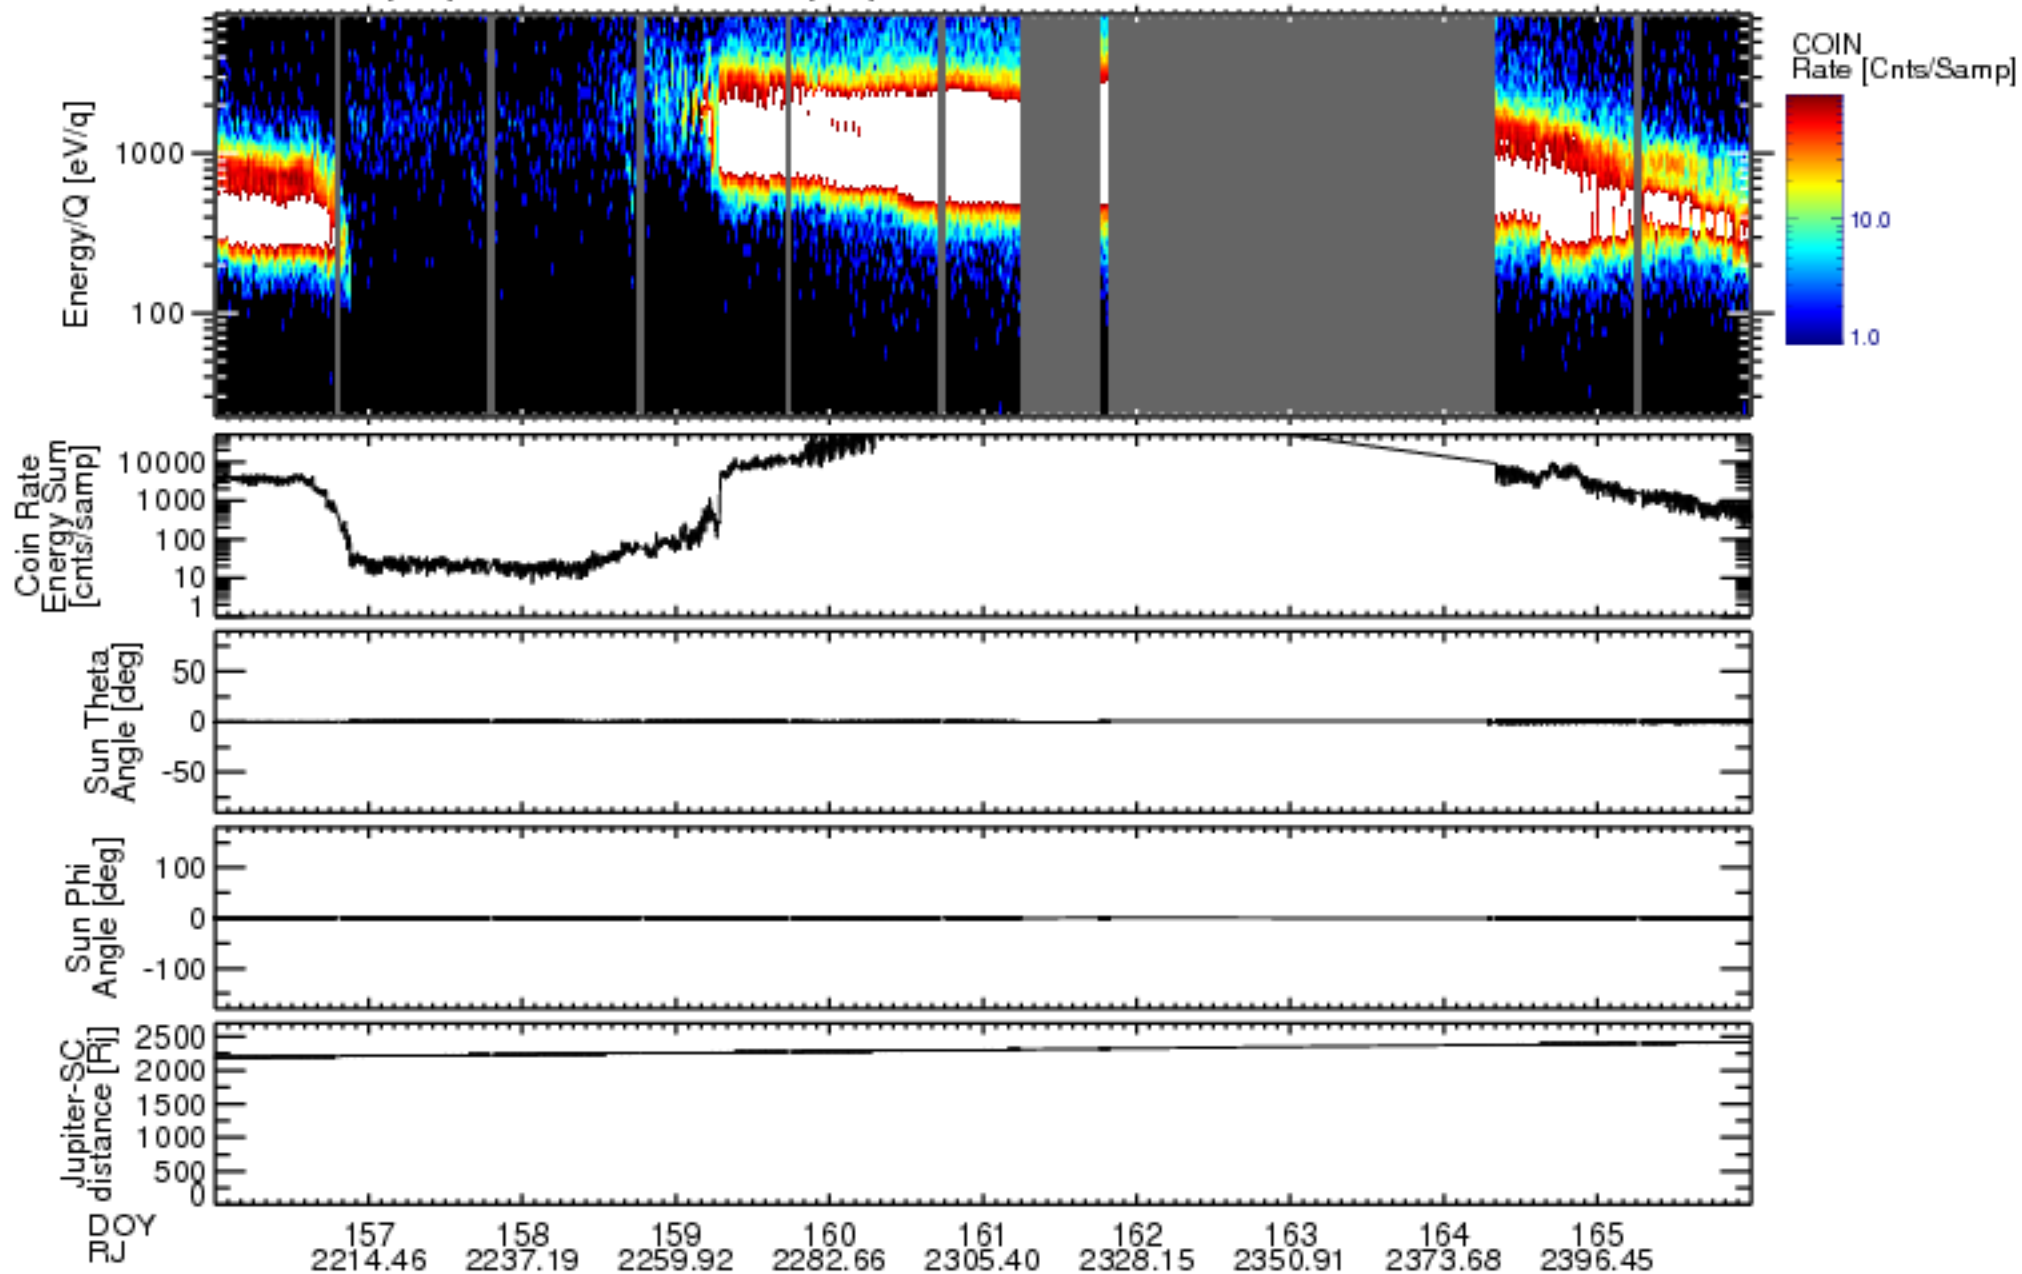

Solar Wind Around Pluto (SWAP) Data From New Horizons

06/04/2007 (155) 23:59:30 to 06/15/2007 (166) 00:00:01 UTC

Plan Number: 5

Software Version: 2.3

Plot Created: Mon Jul 7 11:29:55 2008

Files: swa\_0043286400\_0x584\_scL1.ftt to swa\_0044236800\_0x584\_scL1.ftt

Files Created: 2008-06-26T20:27:12 to 2008-06-26T20:50:59